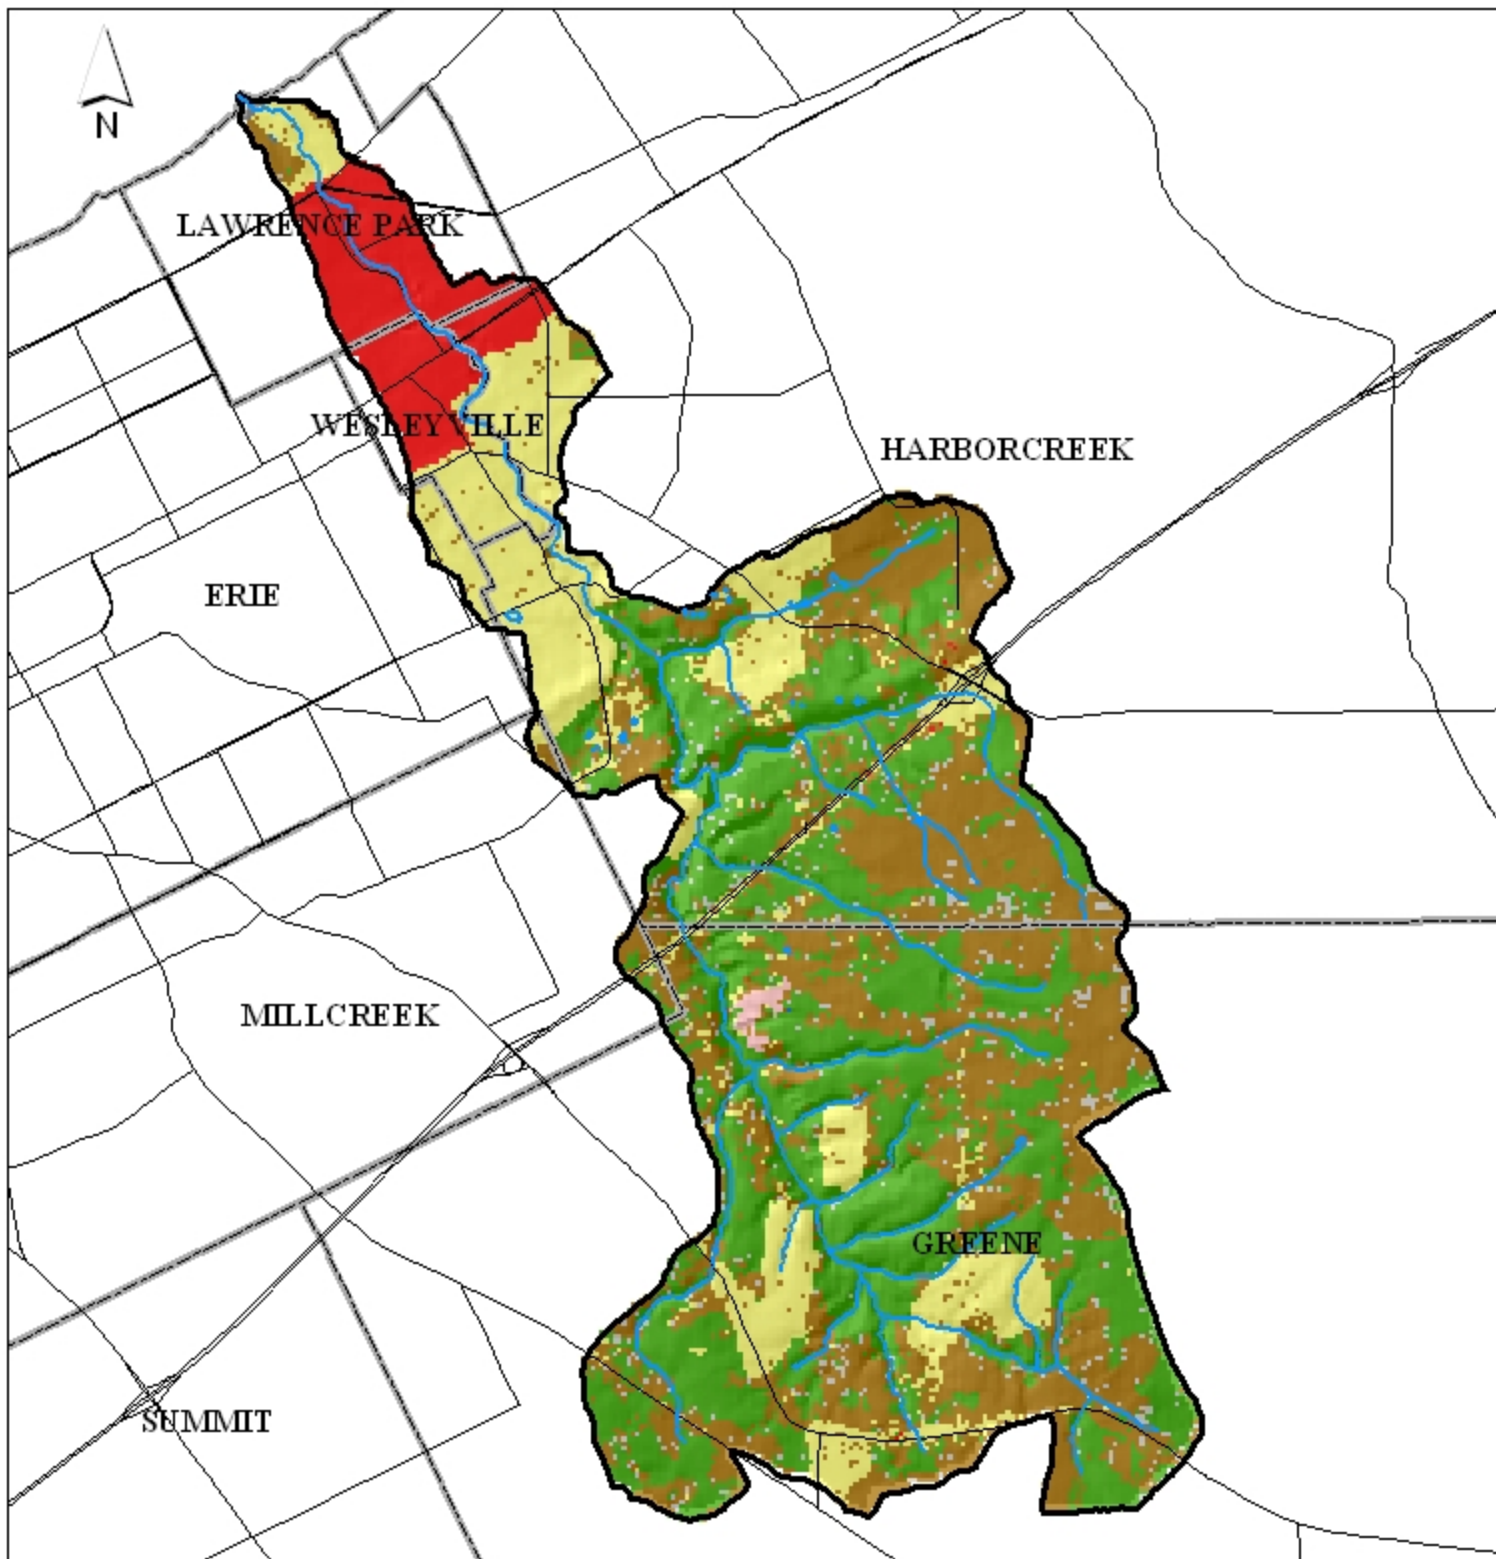

Fourmile Creek Watershed Land Cover

Legend

- Fourmile Creek
- Fourmile Creek Watershed
- Roads
- Municipalities
- Land Cover**
- Water
- Low Density Urban
- High Density Urban
- Agriculture
- Forest
- Quarries
- Transitional

0 0.25 0.5 1 1.5 2 Miles