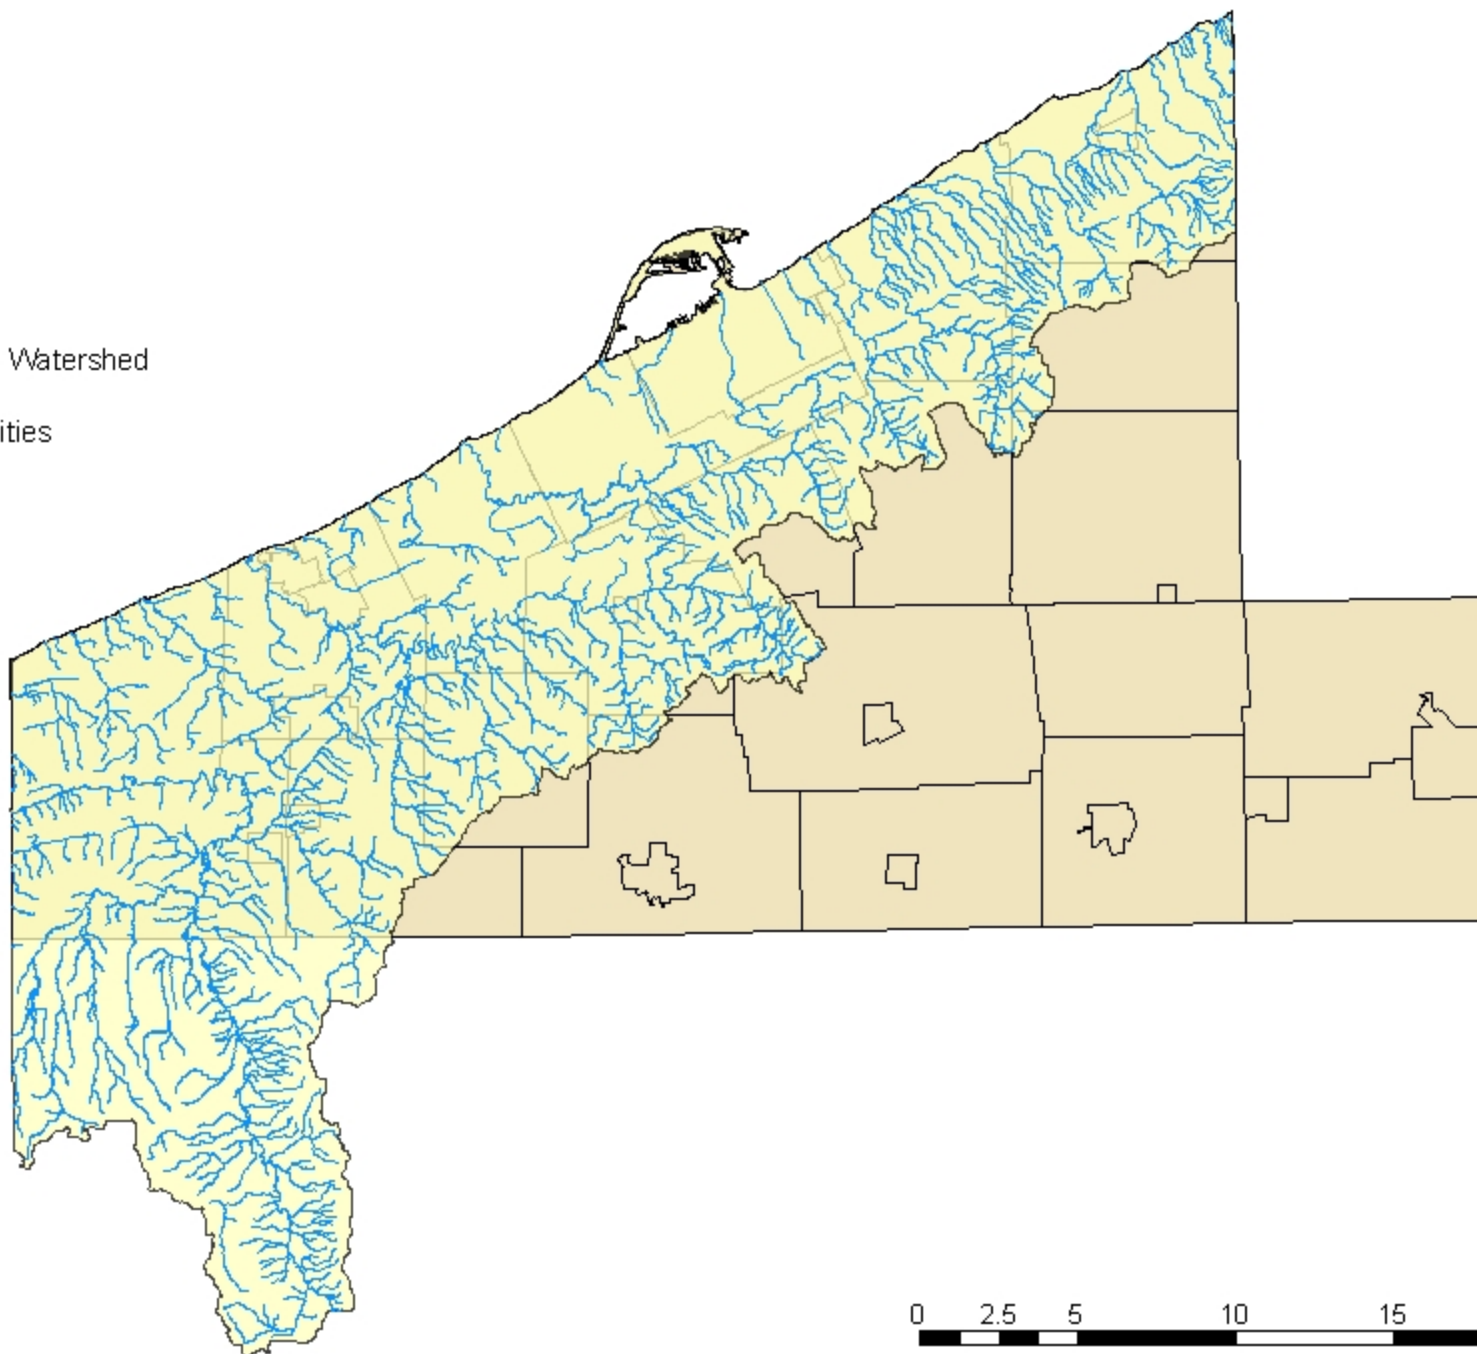

Pennsylvania Lake Erie Drainage Basin

Legend

-  Streams
-  Lake Erie Watershed
-  Municipalities

0 2.5 5 10 15 20 Miles